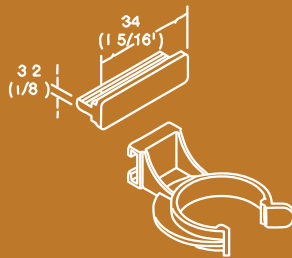

TEXAS TOUGH CABINETS

EXPERIENCE THE HCCNC DIFFERENCE

OUR BENEFITS

Custom Fit

Standard 3/4" material for backing & drawers

Hafele & Salice

Soft-closing hinges and rails.

Axilo Leveling Feet

📞 **830-865-8695**

HCCNC-TX.COM

Tons of finishes & colors to choose from!

EXPLODED VIEW

Standard 3/4" thickness on backing material

Standard soft closing hinges & rails

Standard 3/4" thickness on drawers

Häfele AXILO
Toe-Kick clamp makes toe kick installation and replacement easy!