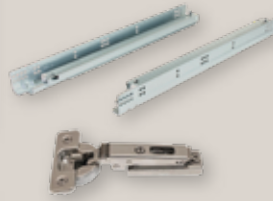

📞 **830-865-8695**

HCCNC-TX.COM

Tons of finishes & colors to choose from!

EXPLODED VIEW

Standard 3/4" thickness on backing material

Standard soft closing hinges & rails

Standard 3/4" thickness on drawers

Häfele AXILO
Toe-Kick clamp makes toe kick installation and replacement easy!

Häfele AXILO Leveling feet for quick installation and to protect your investment