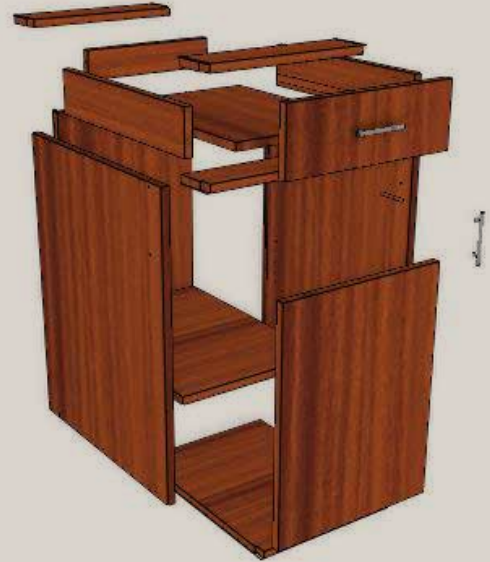

TEXAS TOUGH CABINETS

EXPERIENCE THE HCCNC DIFFERENCE

OUR BENEFITS

Custom Fit

Standard 3/4" material for backing & drawers

Hafele & Salice

Soft-closing hinges and rails.

Axilo Leveling Feet

📞 **830-865-8695**

HCCNC-TX.COM

Tons of finishes & colors to choose from!

EXPLODED VIEW

Standard 3/4" thickness on backing material

Standard soft closing hinges & rails

Standard 3/4" thickness on drawers

Häfele AXILO
Toe-Kick clamp makes toe kick installation and replacement easy!